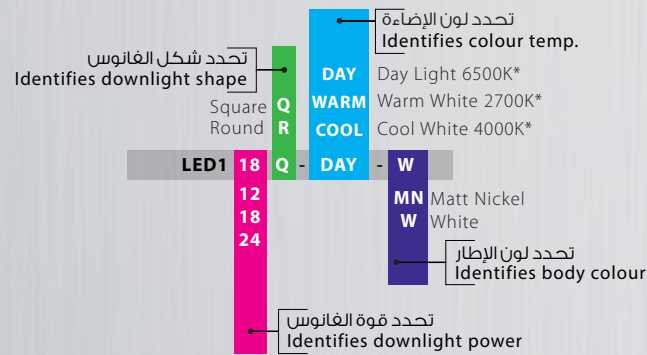

نظام إضاءة متطور ذو مواصفات عالية ومجتاز لجميع الفحوصات المخبرية اللازمة وحاصل على شهادات الجودة والمطابقة. إن هذا الفانوس بجمبع أحجامه مصنوع من الألمونيوم النقي ويحتوي على سلك الأمان الأرضي. إن مصدر الطاقة (المحول) في هذا النظام ذو نطاق فولتية واسع وتيار مستمر. إن نظام الـ LED يوفر لك حلول لجميع احتياجاتك.

لا داعي لإرسال الفانوس الى ورشة الوكيل للصيانة، فهو سهل ومرن في التركيب والتغيير والصيانة. كذلك توفر لك جميع قطع الغيار للفانوس حتى بعد إنقضاء الضمان. يتميز مصدر الطاقة (المحول) بعزل كهربائي بين المدخل والمخرج مما يضمن عدم حصول أي تسريب كهربائي يؤثر على شريحة الـ LED أو يتسبب في تهريب الكهرباء إلى جسم الفانوس.

If you like to dim the lighting intensity, then you can request a **dimnable driver**. We also provide **emergency module** (FTEM-INV) that can be added to the LED downlight as emergency light as well as a normal light (maintained mode).

وفي حال رغبتك بالتحكم بشدة الإنارة، فإنه يمكنك إضافة **محول (الدايمر)** يتناسب مع قوة الفانوس. كذلك يمكن إضافة **نظام الطوارئ (FTEM-INV)** ليتحول فانوس الـ LED إلى فانوس طوارئ إضافة إلى عمله كفانوس عادي.

كيفية الطلب ORDER LOGIC